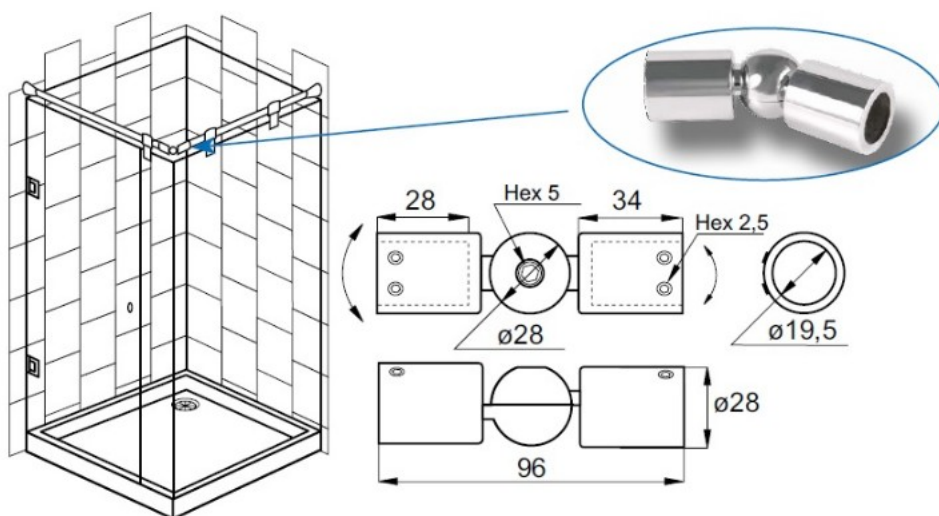

PRODUCT SHEET

Description:

Swivel Connector F/2 Bars, F/ø19mm Tubes, Chrome Plated

Item number:

15.26.104-0

Units	Box	Carton	HS Code	Barcode
Pcs.	1	50	8302419000	
				5704866505031

SISO A/S

Mileparken 11
DK-2740 Skovlunde
Denmark
VAT: DK 24786013

Phone +45 45 830 900

www.siso.dk
siso@siso.dk

Danske Bank
Nytorv Branch
Copenhagen
SWIFT: DABADKKK

Account no.
4180 3112 112936
IBAN Account
DK7230003112112936